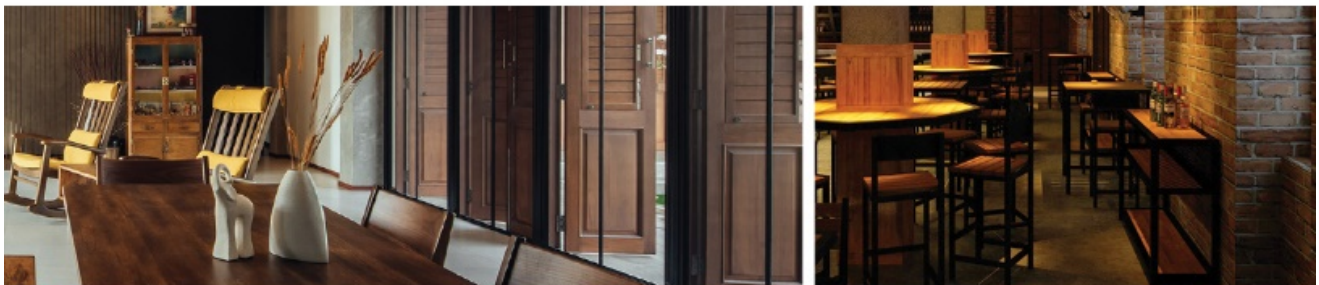

Amber

LED dimmable full glass lamps

Lusion Amber LED Filament lamps create the warm atmosphere for where you want. Suitable for cafes, restaurants, hotels, bars...etc

Amber

LED dimmable full glass lamps

- Full glass construction
- Nickel plated cap
- Wide 360° beam angle
- Input voltage 240v ~ 50/60Hz
- Dimmable