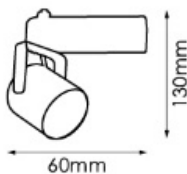

## Lunar LED dimmable tracklights

- 9W dimmable high power LED chip
- Powder coated aluminium housing
- Fully adjustable
- Wide beam 60°
- Efficient highly polished aluminium reflector

Product Code	Alpha Code	Watt	Colour Temp.	Colour	Lumens
52102	LTL9WR3KWD	9w	3000k	White	700lm
52103	LTL9WR6KWD	9w	6000k	White	650lm
52106	LTL9WR3KBD	9w	3000k	Black	700lm