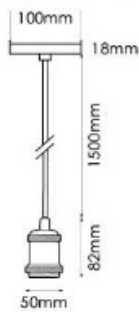

Lusion Pendant

- Available in Bronze and matt black
- Cable length 1500mm
- ES/E27 base

Product Code	Alpha Code	Base	Colour	Length
60211	LP850MMBR	ES/E27	Bronze	1500mm
60213	LP850MMMB	ES/E27	Matt Black	1500mm