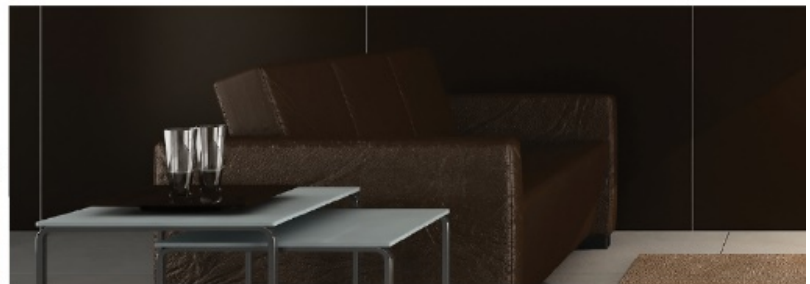

PRO series

Filament GLS

LED dimmable full glass lamps

- Full glass construction
- Nickel plated cap
- Wide 360° beam angle
- Input voltage 240v ~ 50/60Hz

Product Code	Alpha Code	Watt	Base	Colour Temp.	Lumens	Dimensions
20508	LGLC8WESWWD	8w	ES/E27	2700k	800lm	Ø60 x 105mm
20509	LGLC8WBCWWD	8w	BC/B22	2700k	800lm	Ø60 x 105mm
20512	LGLC8WESCWD	8w	ES/E27	4000k	800lm	Ø60 x 105mm
20513	LGLC8WBCCWD	8w	BC/B22	4000k	800lm	Ø60 x 105mm
20510	LGLC8WESDLD	8w	ES/E27	6500k	700lm	Ø60 x 105mm
20511	LGLC8WBCLDLD	8w	BC/B22	6500k	700lm	Ø60 x 105mm