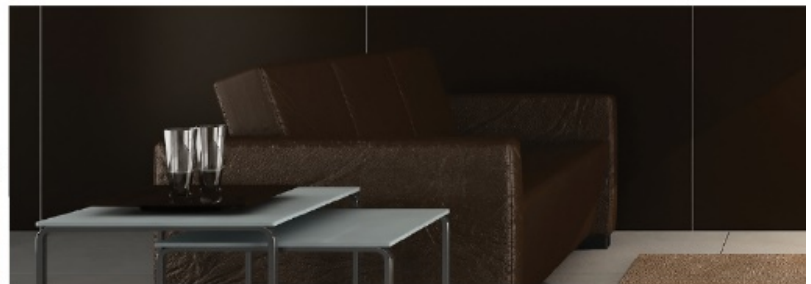

PRO series

Filament GLS

LED dimmable full glass lamps

- Full glass construction
- Nickel plated cap
- Wide 360° beam angle
- Input voltage 240v ~ 50/60Hz

Product Code	Alpha Code	Watt	Base	Colour Temp.	Lumens	Dimensions
20508	LGLC8WESWWD	8w	ES/E27	2700k	800lm	Ø60 x 105mm
20509	LGLC8WBCWWD	8w	BC/B22	2700k	800lm	Ø60 x 105mm
20512	LGLC8WESCWD	8w	ES/E27	4000k	800lm	Ø60 x 105mm
20513	LGLC8WBCCWD	8w	BC/B22	4000k	800lm	Ø60 x 105mm
20510	LGLC8WESDLD	8w	ES/E27	6500k	700lm	Ø60 x 105mm
20511	LGLC8WBCLDLD	8w	BC/B22	6500k	700lm	Ø60 x 105mm