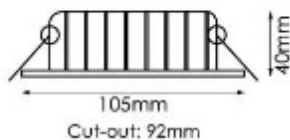

Product Code	Alpha Code	Watt	Colour Temp.	Lumens	Cut-out	Dimensions
50001	LED12W6KD92	12w	6000k	800lm	Ø92mm	Ø105 x 40mm