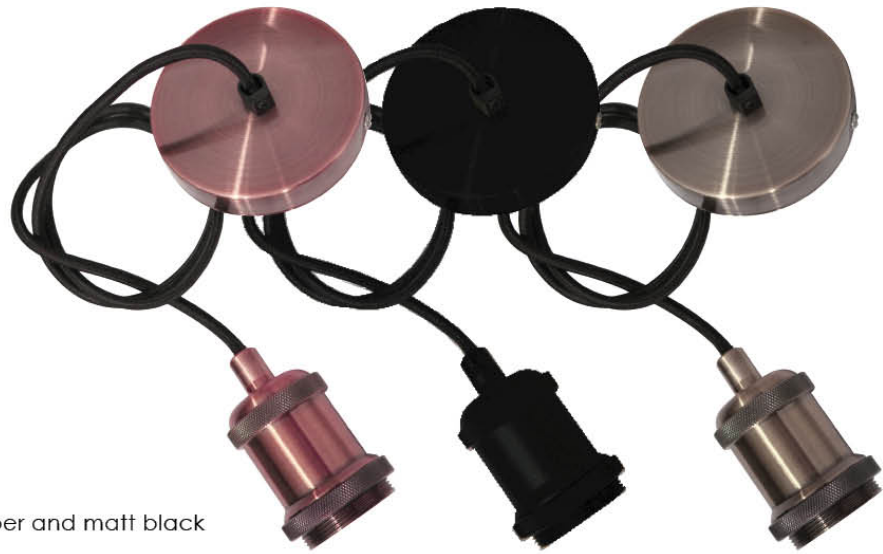

Lusion Pendant

- Available in Bronze, copper and matt black
- Cable length 1500mm
- ES/E27 base

Product Code	Alpha Code	Base	Colour	Length
60211	LP850MMBR	ES/E27	Bronze	1500mm
60212	LP850MMCO	ES/E27	Copper	1500mm
60213	LP850MMMB	ES/E27	Matt Black	1500mm