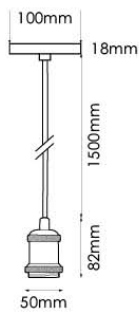

Lusion Pendant

- Available in Bronze, copper and matt black
- Cable length 1500mm
- ES/E27 base

Product Code	Alpha Code	Base	Colour	Length
60211	LP850MMBR	ES/E27	Bronze	1500mm
60212	LP850MMCO	ES/E27	Copper	1500mm
60213	LP850MMMB	ES/E27	Matt Black	1500mm